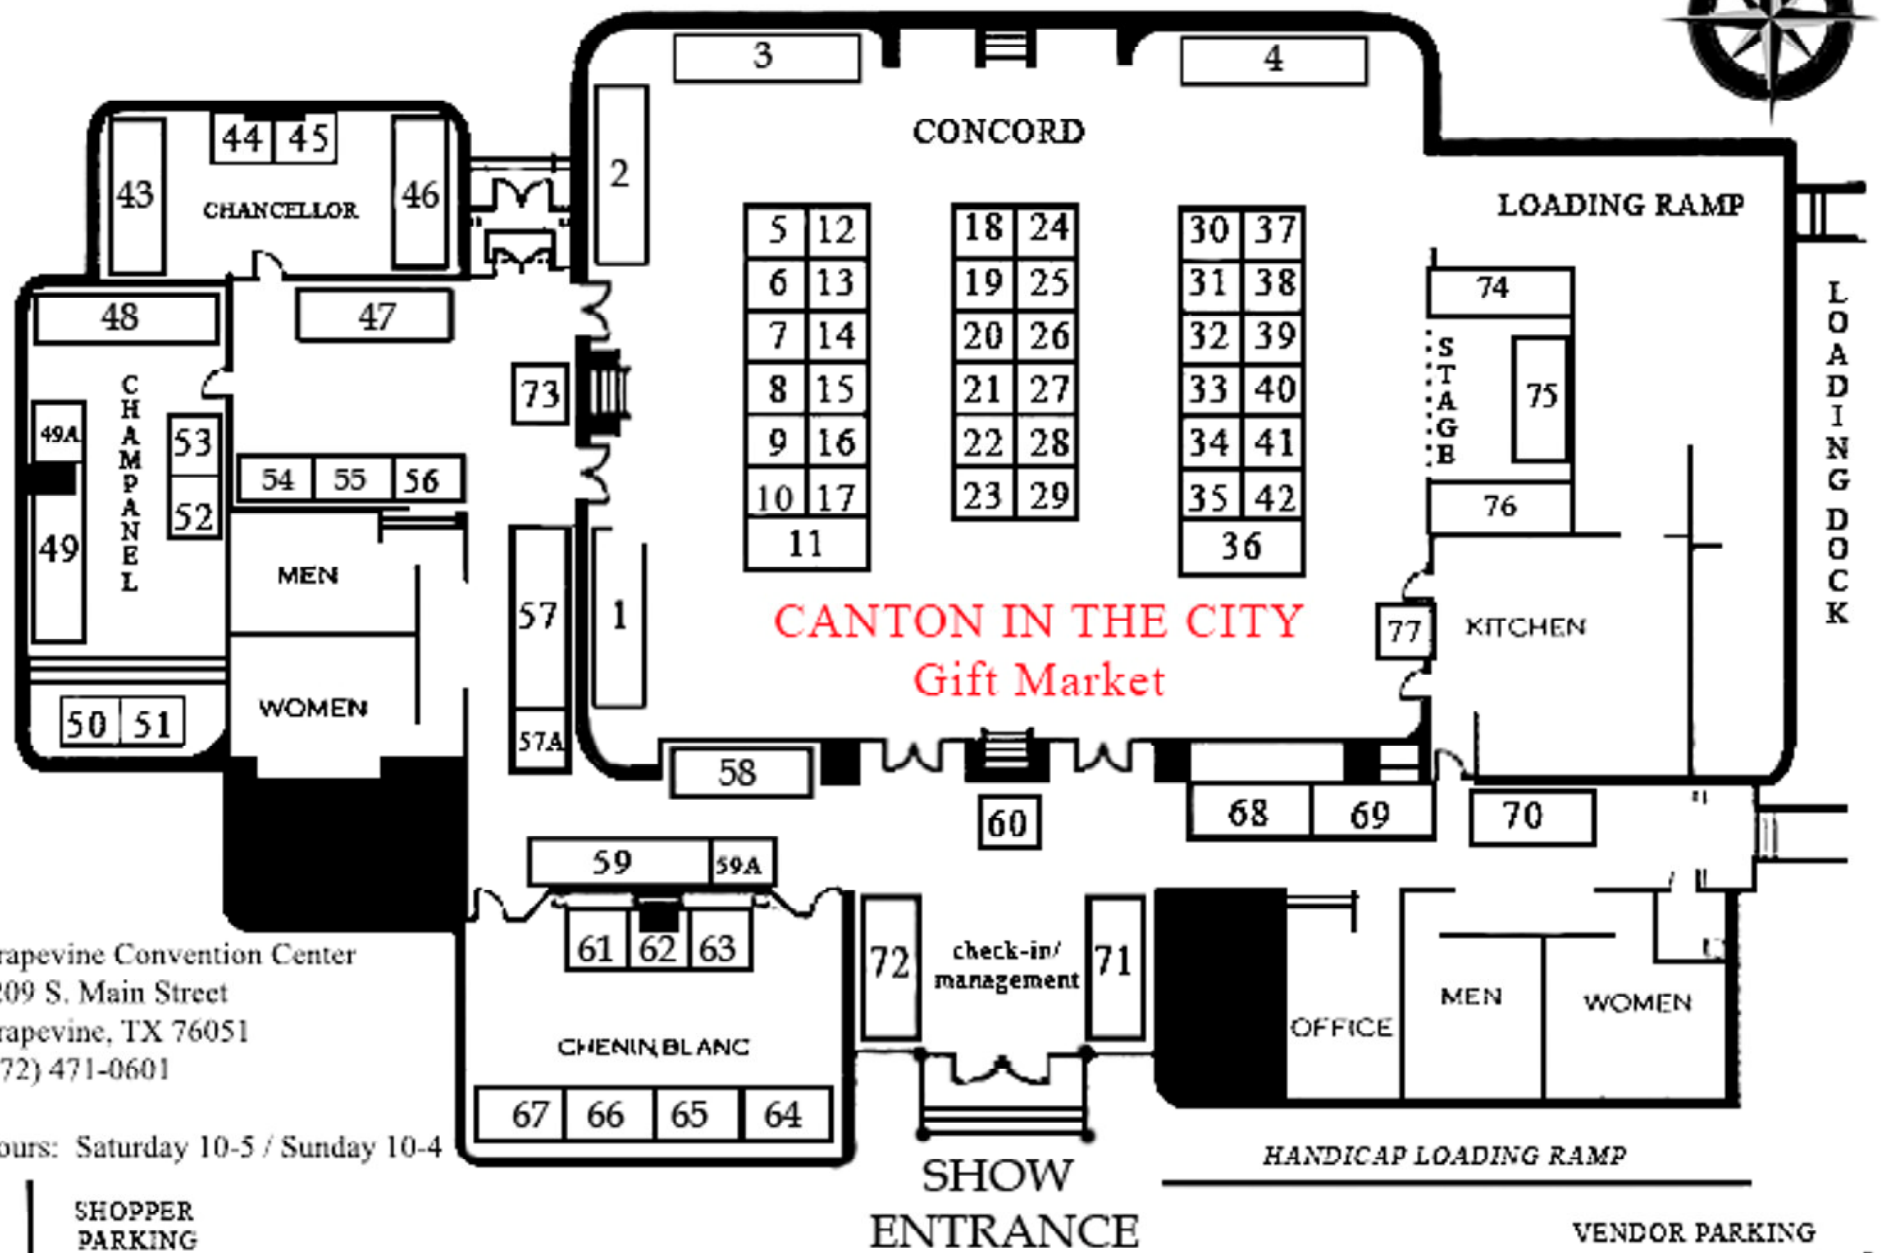

MAP NOT TO SCALE

Grapevine Convention Center
 1209 S. Main Street
 Grapevine, TX 76051
 (972) 471-0601

Hours: Saturday 10-5 / Sunday 10-4

SHOPPER
PARKING

Email: CantonintheCity@hotmail.com / www.CantonintheCity.com